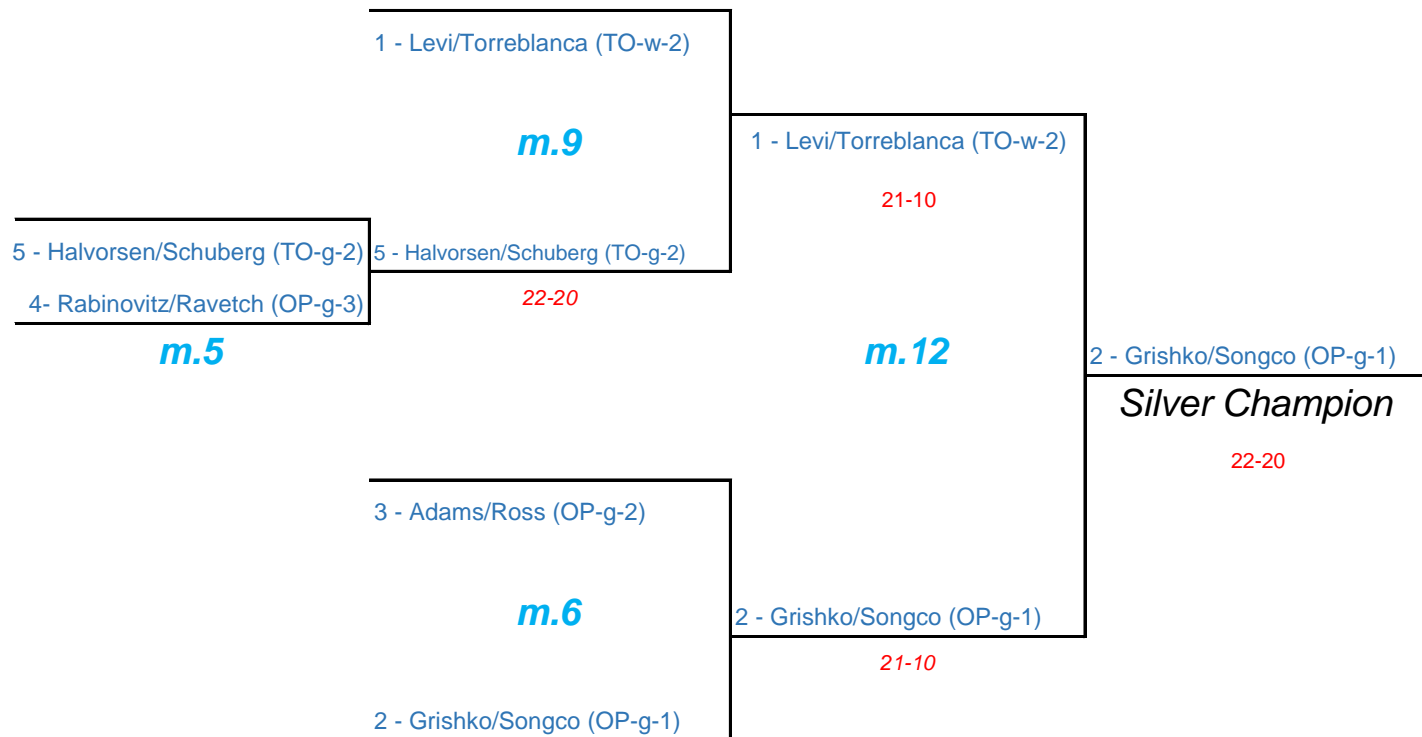

Gold Division Playoff Bracket

VARSITY

	12:30pm Round 1	12:55pm Round 2	1:20pm Round 3	1:45pm Round 4
Cou				
1	m.1	m.4	m.7	m.10
2	m.2	m.5 (silver)	m.8	m.11
3	m.3	m.6 (silver)	m.9 (silver)	m.12 (silver)

each playoff match is one set to 21

Silver Division Playoff Bracket

VARSITY

	12:30pm	12:55pm	1:20pm	1:45pm
Cou	Round 1	Round 2	Round 3	Round 4
1	m.1 (gold)	m.4 (gold)	m.7 (gold)	m.10 (gold)
2	m.2 (gold)	m.5	m.8 (gold)	m.11 (gold)
3	m.3 (gold)	m.6	m.9	m.12

each playoff match
is one set to 21