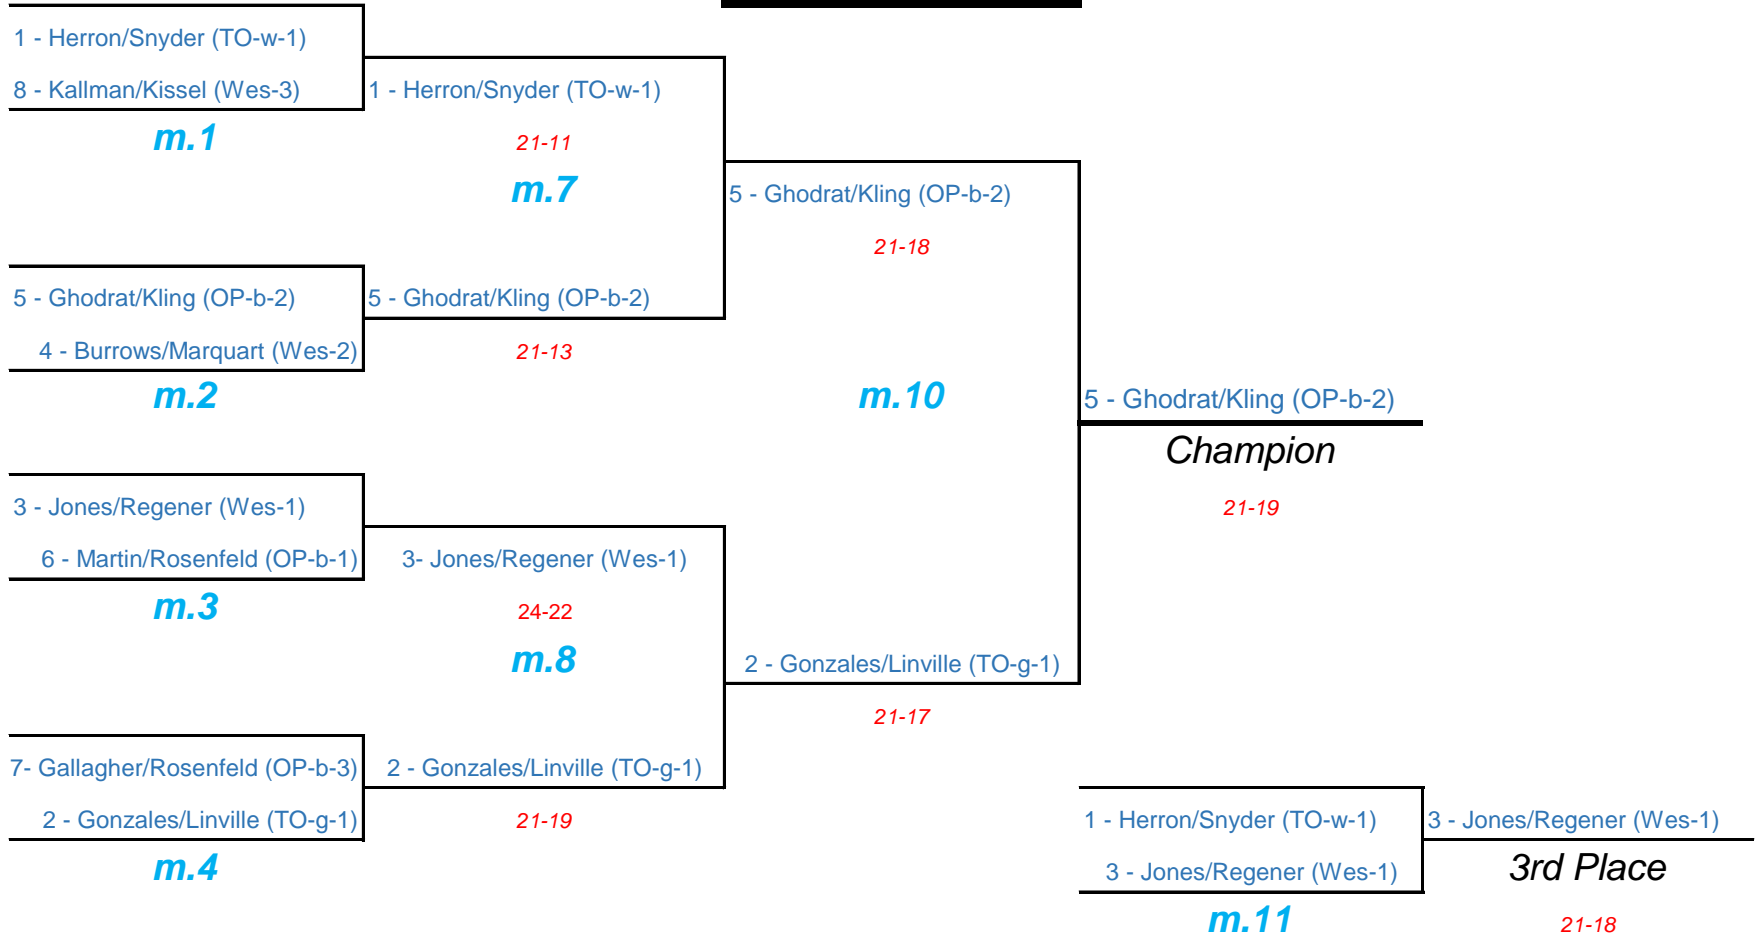

Gold Division Playoff Bracket

VARSITY

	12:30pm Round 1	12:55pm Round 2	1:20pm Round 3	1:45pm Round 4
Cou				
1	m.1	m.4	m.7	m.10
2	m.2	m.5 (silver)	m.8	m.11
3	m.3	m.6 (silver)	m.9 (silver)	m.12 (silver)

each playoff match is one set to 21

Silver Division Playoff Bracket

VARSITY

	12:30pm	12:55pm	1:20pm	1:45pm
Cou	Round 1	Round 2	Round 3	Round 4
1	m.1 (gold)	m.4 (gold)	m.7 (gold)	m.10 (gold)
2	m.2 (gold)	m.5	m.8 (gold)	m.11 (gold)
3	m.3 (gold)	m.6	m.9	m.12

each playoff match
is one set to 21